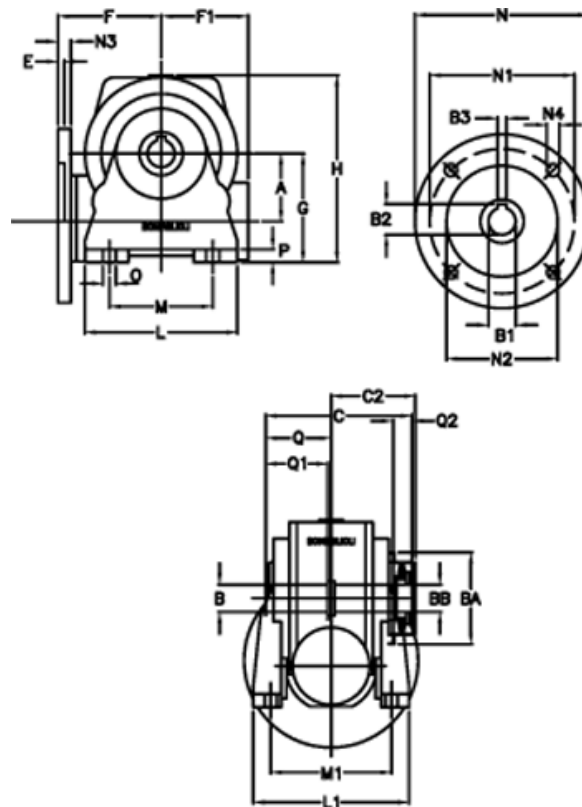

Article number: 390204400712236

Description: Worm Gear with Torque Limiter
VF 44-L2-N-7-P63B5

Measures

a = 44.60	C2 = 48	L1 = 98	O = 8.5
B = 18	Description = VF 44N-xx-63B5	m = 52	P = 10
B1 E7 = 11	E = 2.0	M1 = 81.0	Q = 32.0
B2 = 12.8	F = 65	N = 140	Q1 = 32
B3 H9 = 4	F1 = 54	N1 = 115	Q2 = 12
BA = 40	g = 72	N2 = 95	
BB H7 = 11	H = 124.5	N3 = 10.5	
C = 79	L = 90	N4 = 9,5	